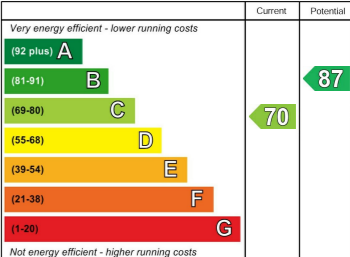

CARDIFF

VALE

CAERPHILLY

BRISTOL

Energy Efficiency Rating

England & Wales EU Directive 2002/91/EC